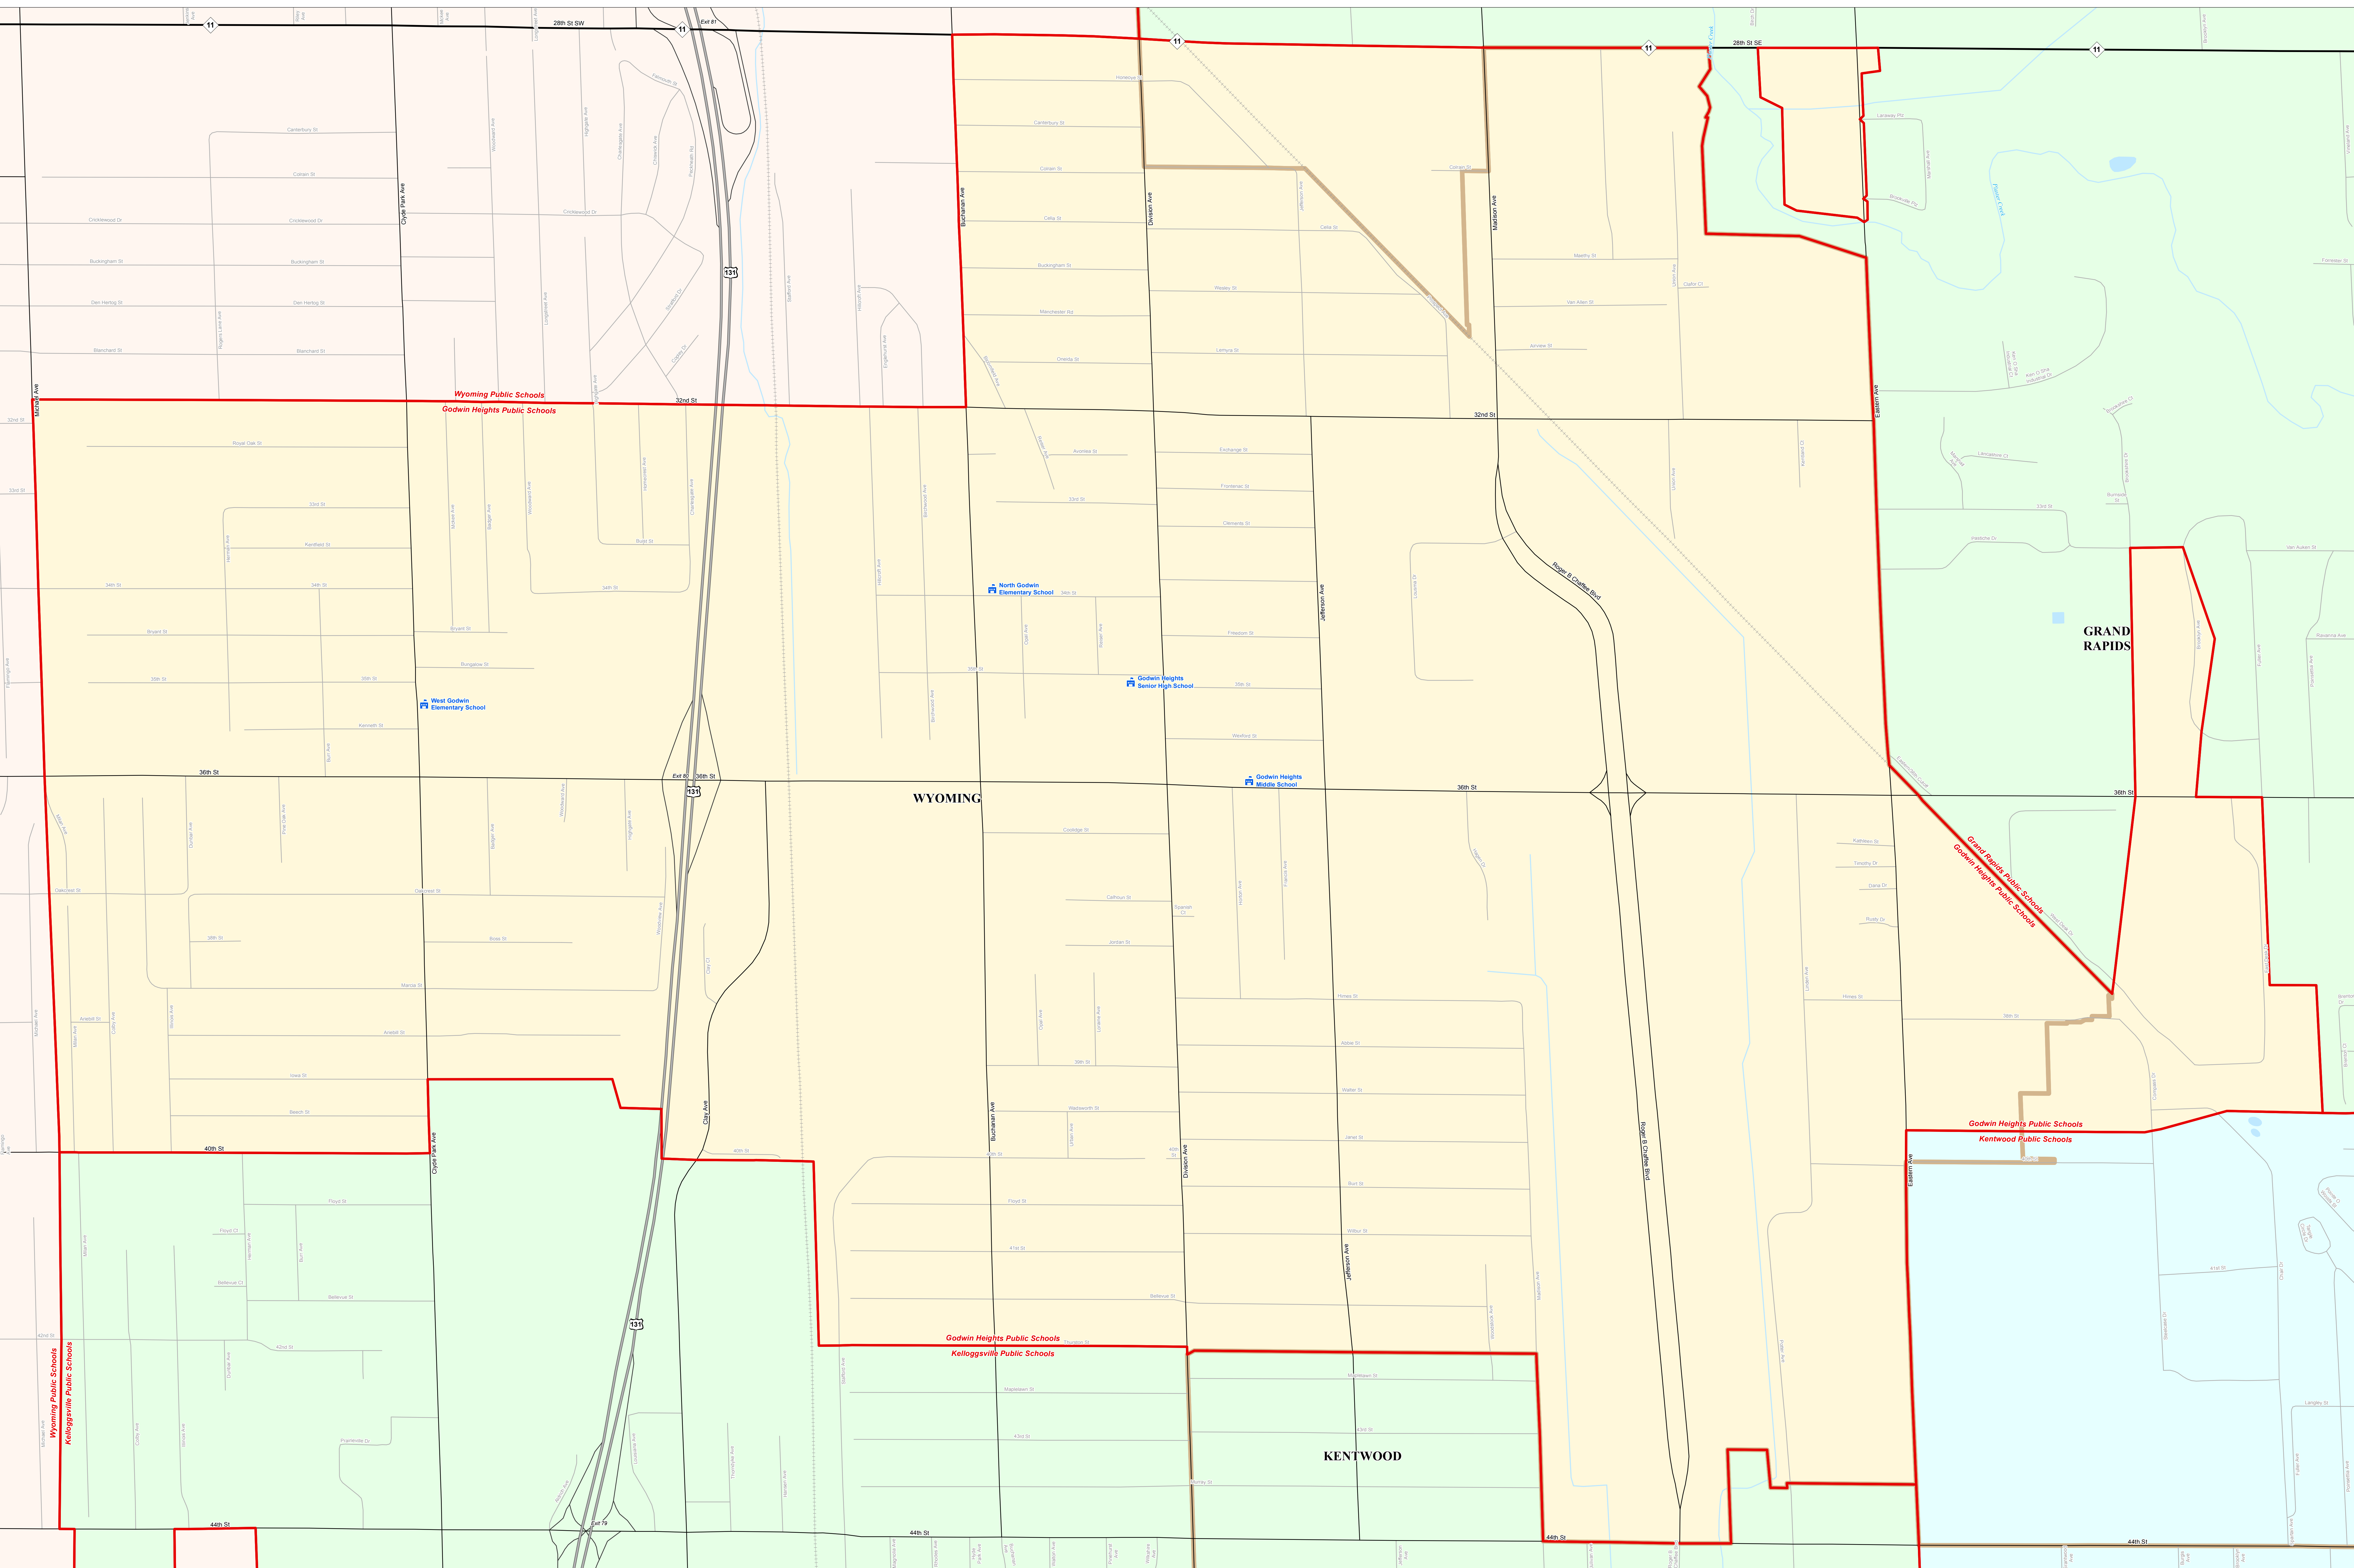

GODWIN HEIGHTS PUBLIC SCHOOLS

Kent ISD

All information presented in this publication is in the public domain and may be reproduced, reprinted, and redistributed as desired.

Legend	
School District	School
County	Water Feature
City	River, Stream, or Drain
Township	Railroad
Village	Freeway
Census Designated Place	Primary Road
	Local Road